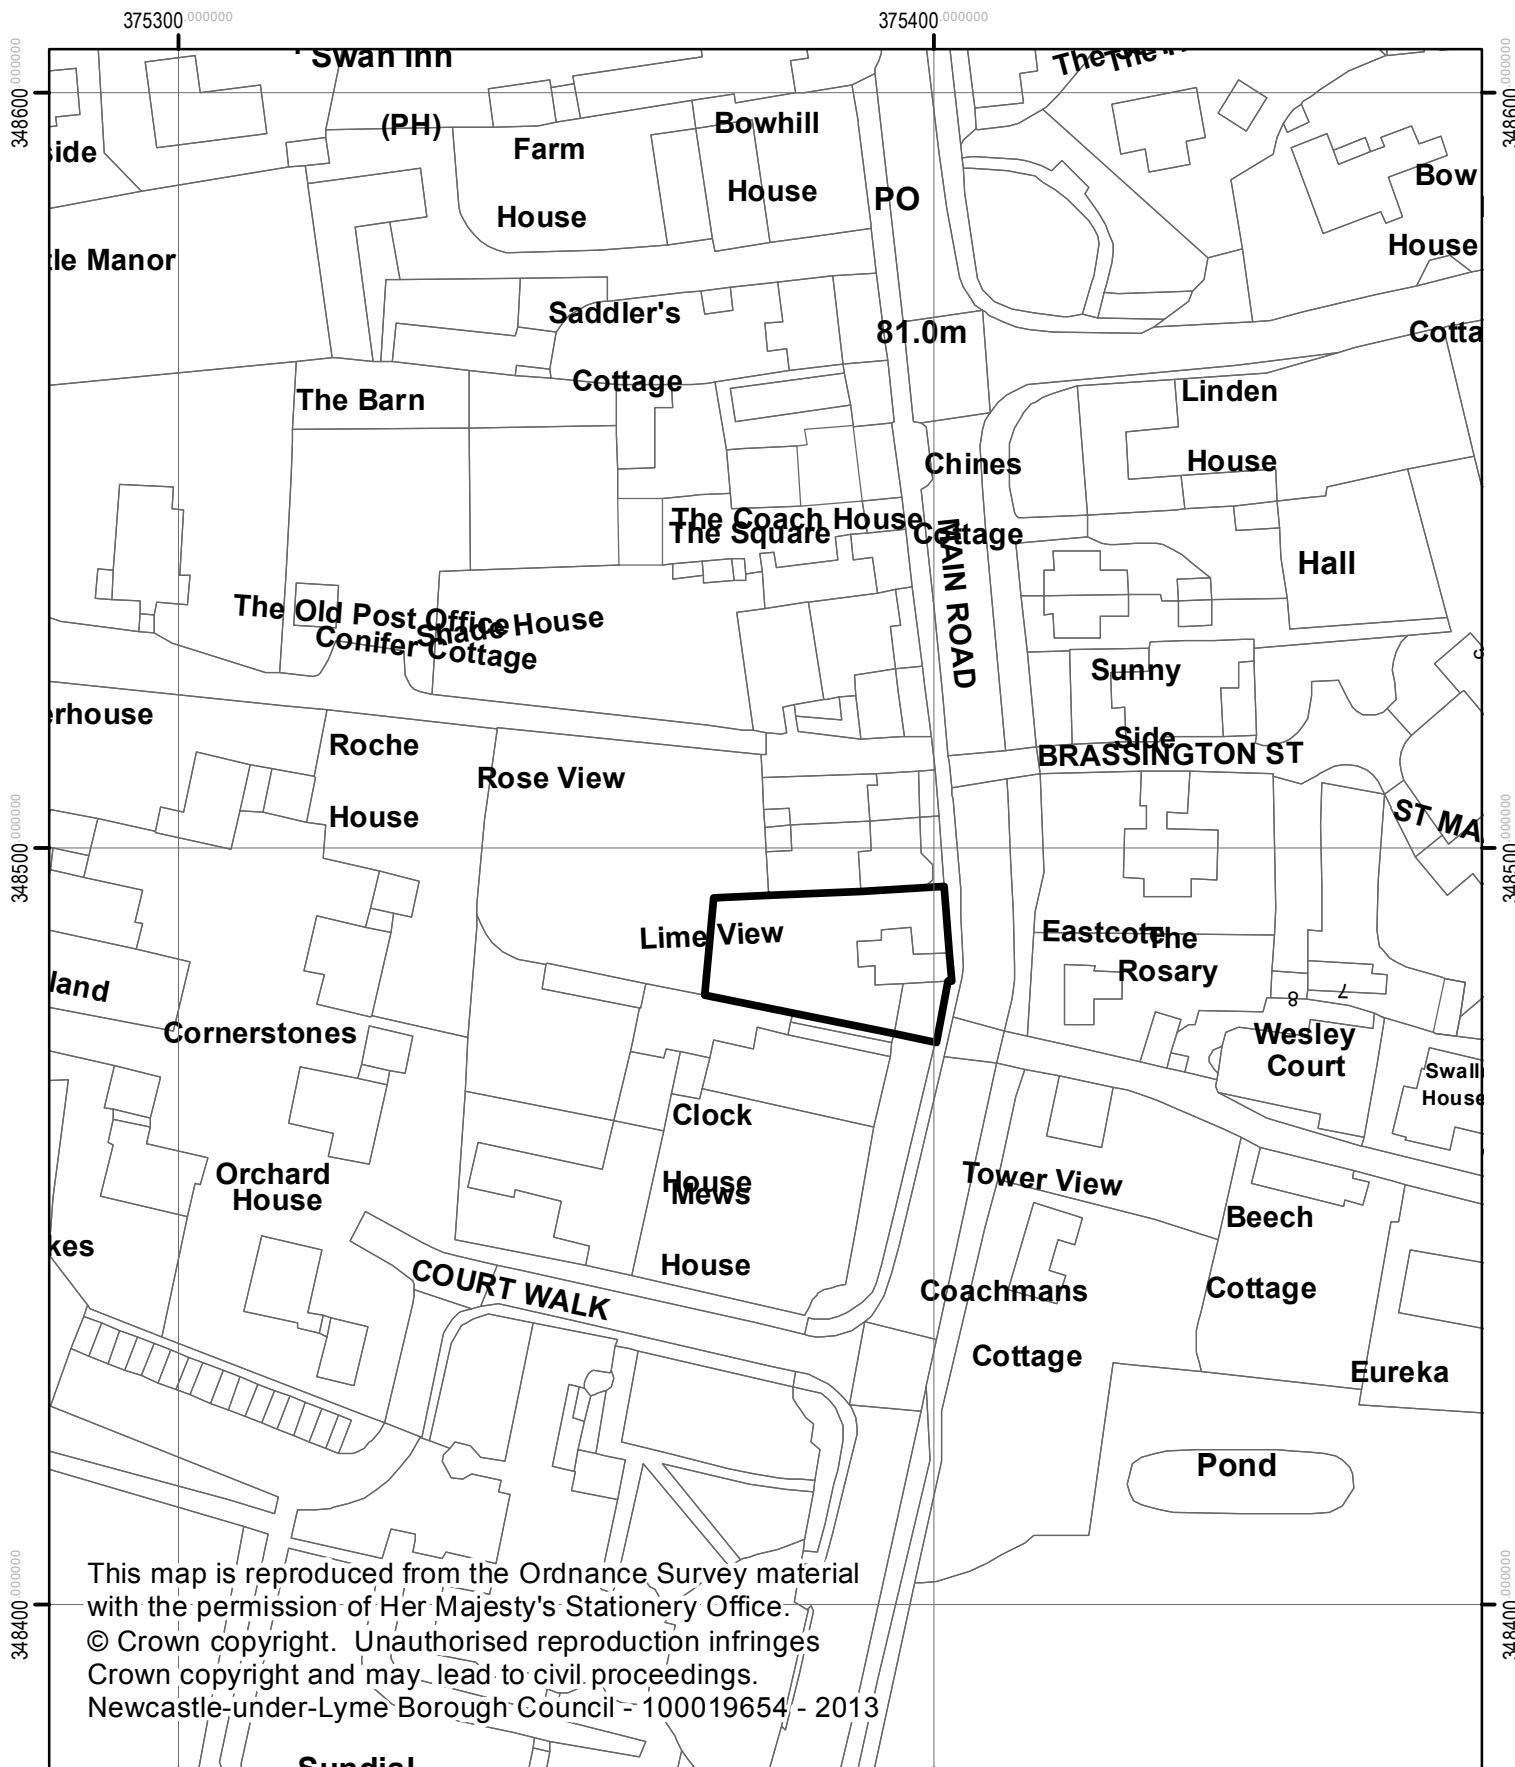

13/00747/LBC & 13/00746/FUL
Lime View, Main Road, Betley

NEWCASTLE-UNDER-LYME
BOROUGH COUNCIL

This map is reproduced from the Ordnance Survey material with the permission of Her Majesty's Stationery Office.
© Crown copyright. Unauthorised reproduction infringes Crown copyright and may lead to civil proceedings.
Newcastle-under-Lyme Borough Council - 100019654 - 2013